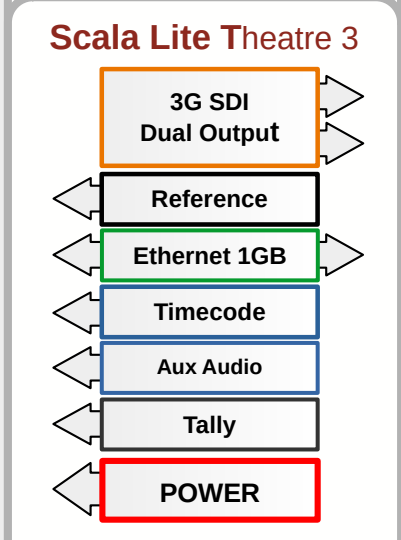

Cambox SCALA-ST

PTZ HYBRID / Fiber INTERFACE

SCALA Lite Studio / Theatre **Single or Dual Channel**

Scala-ST Peculiarities

Scala Theatre is designed to optimize flexibilities in inside environments with reduced distances compared with rental or outside productions where Scala or Scala Lite are used. Quite often PTZ Cameras need to be positioned over tripods or similar to maximize creativity freedom to match different applications, activities and events on stage. Controller units are connected to Wall-Boxes via simple fiber pair than Wall-Box add power management to use a Single and competitive IP67 hybrid cable, like Senko IP-One as example, to easily and quick connect PTZ cameras. Of course Scala-T accept Fiber Pair & local power without WB

Wall Boxes are available in two models

Wall Box Basic

- * Manage the Hybrid Cable to PTZ

Wall Box Plus

- * Return Video Output on WB (Coax)
- * Allow power management from CCU to PTZ and to Aux Main Output

Note: Hybrid Cable isn't powered until CCA is fully connected

Cambox SCALA-ST

PTZ HYBRID / Fiber INTERFACE

SCALA Lite Studio / Theatre

Case Studies - Applications