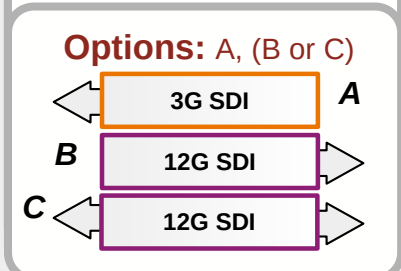

Cambox SCALA-ST

PTZ HYBRID / Fiber INTERFACE

SCALA Lite Studio / Theatre **Single or Dual Channel**

Scala-ST Peculiarities

Scala Theatre is designed to optimize flexibilities in inside environments with reduced distances compared with rental or outside productions where Scala or Scala Lite are used. Quite often PTZ Cameras need to be positioned over tripods or similar to maximize creativity freedom to match different applications, activities and events on stage. Controller units are connected to Wall-Boxes via simple fiber pair than Wall-Box add power management to use a Single and competitive IP67 hybrid cable, like Senko IP-One as example, to easily and quick connect PTZ cameras. Of course Scala-T accept Fiber Pair & local power without WB