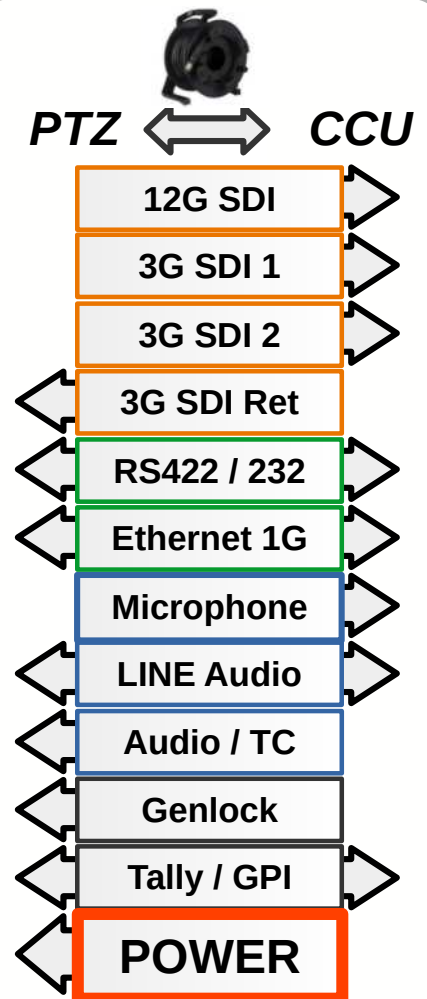

Cambox SCALA

PTZ HYBRID / Fiber INTERFACE

SCALA – The Hybrid Interface for TOP QUALITY 12G PTZ

All Signals and Ancillaries you need

SCALA is the Flagship of Cambox **PoP** series
Designed to be used with TOP Gamma PTZ Cameras
with additional useful multiple signals management

SMPTE HYBRID
SMPTE 304M or Neutrik DUO

Return 3G Video Feed
Allow Video Confidence or
near Monitor connection.

LINE Balanced Audio Input
and Return Audio or Timecode

MICROPHONE input with Phantom
To capture High Quality ambient sound

Ethernet and Serial Data
Chose your data connection
.....or control TWO cameras

Tally and GPIs
to solve last minute CTRLs

Mechanical Adapters
Various adapter available

Cambox SCALA is Modular !!!
Select the version matching your needs

Cambox SCALA B & R

PTZ HYBRID / Fiber INTERFACE

SCALA Lite B / R Single or Dual Channel

Select Your Version

SCALA-B
Return Video for
Monitor or Ledwall
3G or 12G version

SCALA-R
When synchronization
is a must and/or return
audio is useful. 3G only