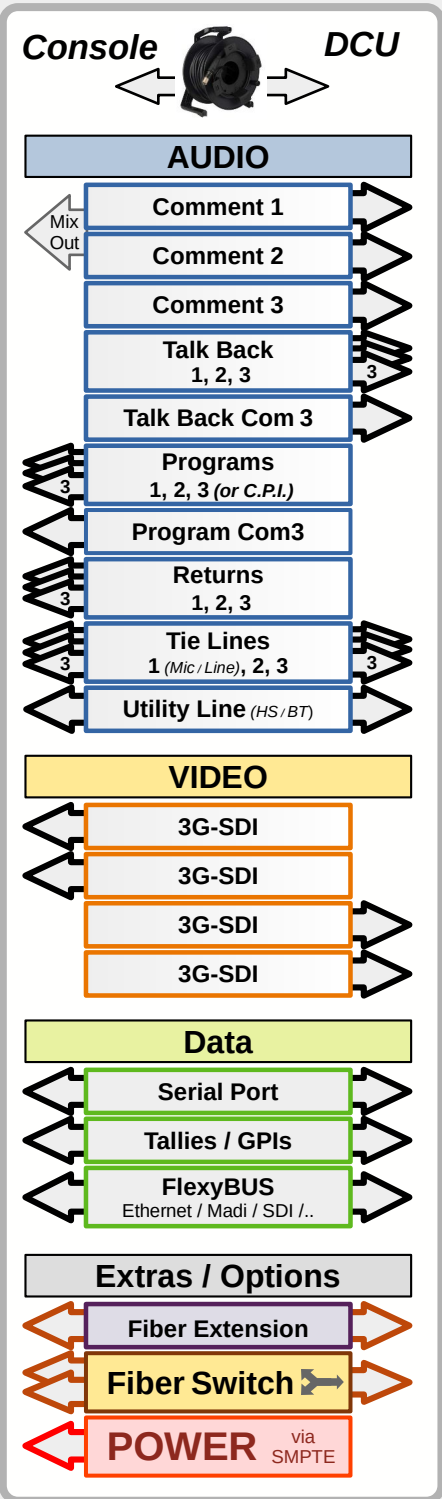

Full Featured Commentary over Fiber or Hybrid

ComMEDIA Commentay SYSTEM

The **FIRST** full featured Audio-Video-Data Triple or Double Commentary System with Interconnection via **Fiber Pair** or **SMPTE Hybrid Cable**.

Two Bi-Directional 3G SDI Videos (to and from Console)
 The Video sources to commentator monitors are selectable directly from Console buttons.
 Dedicate button allow private talk between commentators.
 Configurable buttons (external devices triggering also)
 Multiple independent Tie-lines Analog Audio I/O with Mic/Line selection from DCU, Utility Headset Intercom I/O
FlexyBUS MADI, SDI BiDi, Multimode or Ethernet 1GB (Default)
 Tallies and GPIs plus Serial port RS422, USB^(*)
 Local Emergency Commentators balanced Mix Out
 Configuration and control via WEB browser
FIBER SWITCH - The unique Redundant Fiber mode !!! (opt)
[in case of failure of active fiber ComMEDIA swap automatically to the second one]

All Signals you need – in a Single Fiber