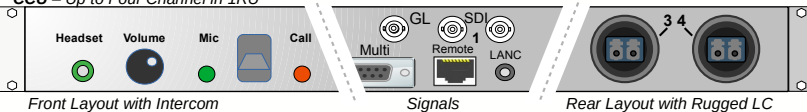

Extended Runtime

CCU - Up to Four Channel in 1RU

Intercom Base Station Built-IN (optional)

LANC connections available on front