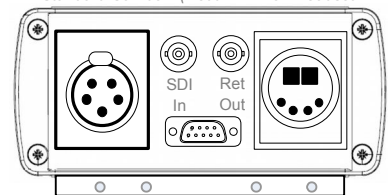

Video Connections

Data Connections

Customized Cable Set Available
JVC / Sony / Panasonic

INTERCOM / Audio Connections

Power Connections

CCA - Cambox Camera Adapter

Optional SDI Return + Lemo + XLR4P Headset

Standard Cambox (Neutrik XLR5P Headset)

Cambox DUO – 1RU standard back frame