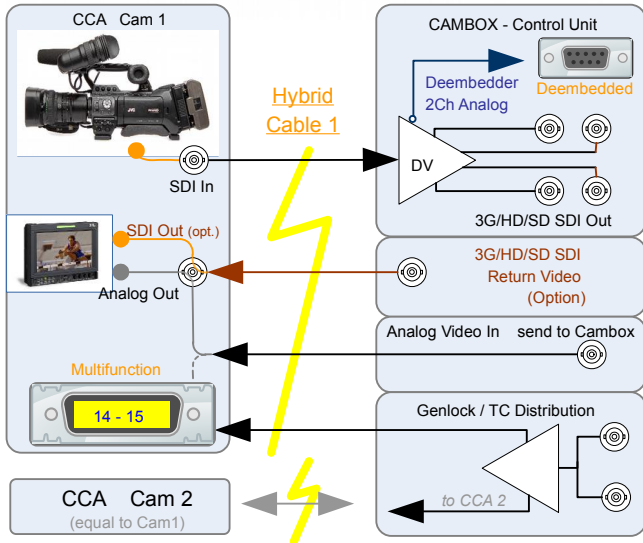

Video Connections

Data Connections

Customized Cable Set Available
JVC / Sony / Panasonic

INTERCOM / Audio Connections

Power Connections

CCA - Cambox Camera Adapter

Optional SDI Return + Lemo + XLR4P Headset

Standard Cambox (Neutrik XLR5P Headset)

Cambox DUO – 1RU standard back frame