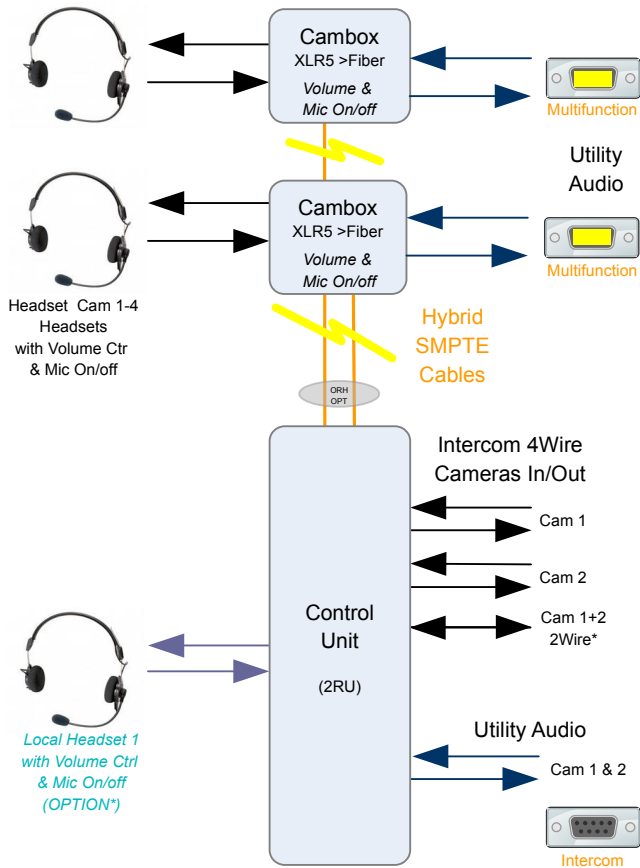

Video Connections

Data Connections

Customized Cable Set Available
JVC / Sony / Panasonic

INTERCOM / Audio Connections

Power Connections

CCA - Cambox Camera Adapter

Optional SDI Return + Lemo + XLR4P Headset

Standard Cambox (Neutrik XLR5P Headset)

Cambox DUO – 1RU standard back frame