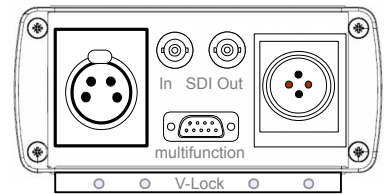

Video Connections

Data Connections

Customized Cable Set Available
JVC / Sony / Panasonic

INTERCOM / Audio Connections

Power Connections

CCA - Cambox Camera Adapter

Optional SDI Return + Lemo + XLR4P Headset

Standard Cambox (Neutrik XLR5P Headset)

Cambox DUO – 1RU standard back frame