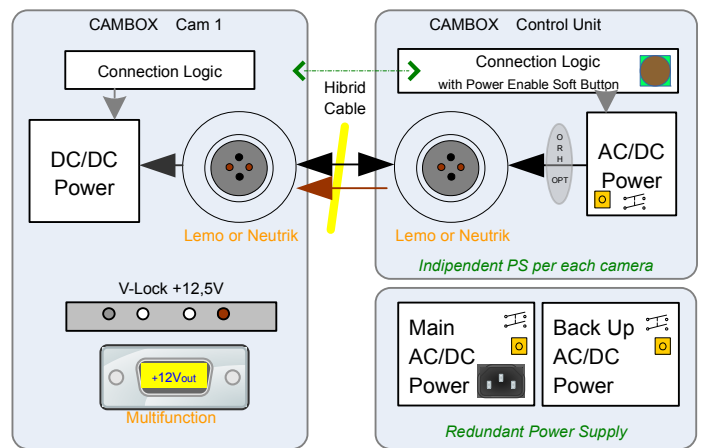

Video Connections

Data Connections

Customized Cable Set Available
JVC / Sony / Panasonic

INTERCOM / Audio Connections

Power Connections

CCA - Cambox Camera Adapter

Optional SDI Return + Lemo + XLR4P Headset

Standard Cambox (Neutrik XLR5P Headset)

Cambox DUO – 1RU standard back frame