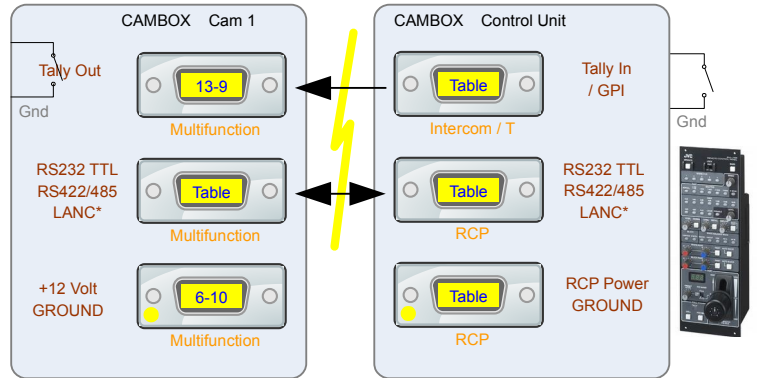

Video Connections

Data Connections

Customized Cable Set Available
JVC / Sony / Panasonic

INTERCOM / Audio Connections

Power Connections

CCA - Cambox Camera Adapter

Optional SDI Return + Lemo + XLR4P Headset

Standard Cambox (Neutrik XLR5P Headset)

Cambox DUO – 1RU standard back frame