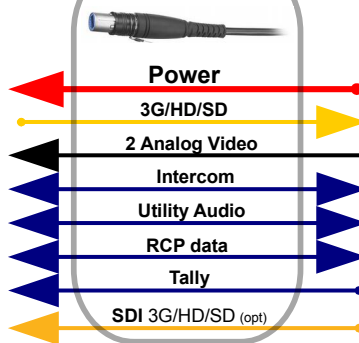

**4K**  
ULTRA HD  
12G Optional

# Cambox DUO

DUAL Camera Hybrid Fiber Interface

Multibrand Camera  
Hybrid Fiber CCU

## Cam. Adapter

Single Cable

## Cameras Control Unit

TWO cameras controlled by a single 1RU

Power up to 600m with SMPTE311M

Efficient multiplexing system for Hybrid Fiber cable  
Ideal in **Production Studio, OB-Van** or **Fly-case**  
for live productions, sports, concerts and events  
2 Channel Audio Deembedded available as standard  
Optionally an independent 3G SDI may be returned to Camera!