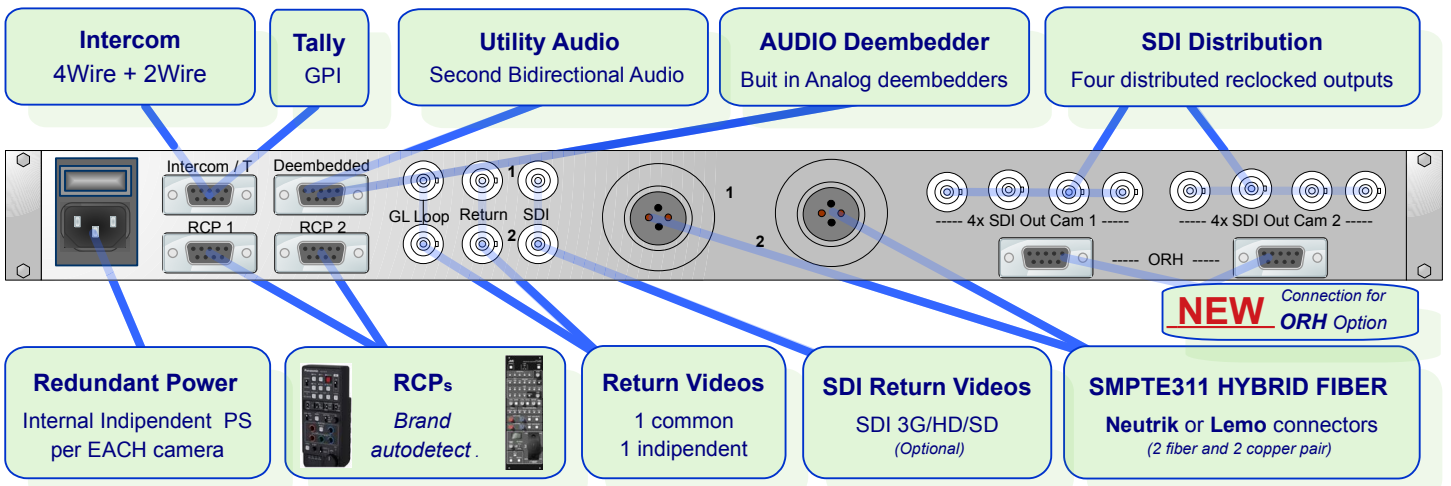

# Cambox DUO

DUAL Camera Hybrid Fiber Interface

Multibrand Camera  
Hybrid Fiber CCU

## Cam. Adapter

Single Cable

## Cameras Control Unit

TWO cameras controlled by a single 1RU

Power up to 600m with SMPTE311M

Efficient multiplexing system for Hybrid Fiber cable  
Ideal in **Production Studio, OB-Van** or **Fly-case**  
for live productions, sports, concerts and events  
2 Channel Audio Deembedded available as standard  
Optionally an independent 3G SDI may be returned to Camera!