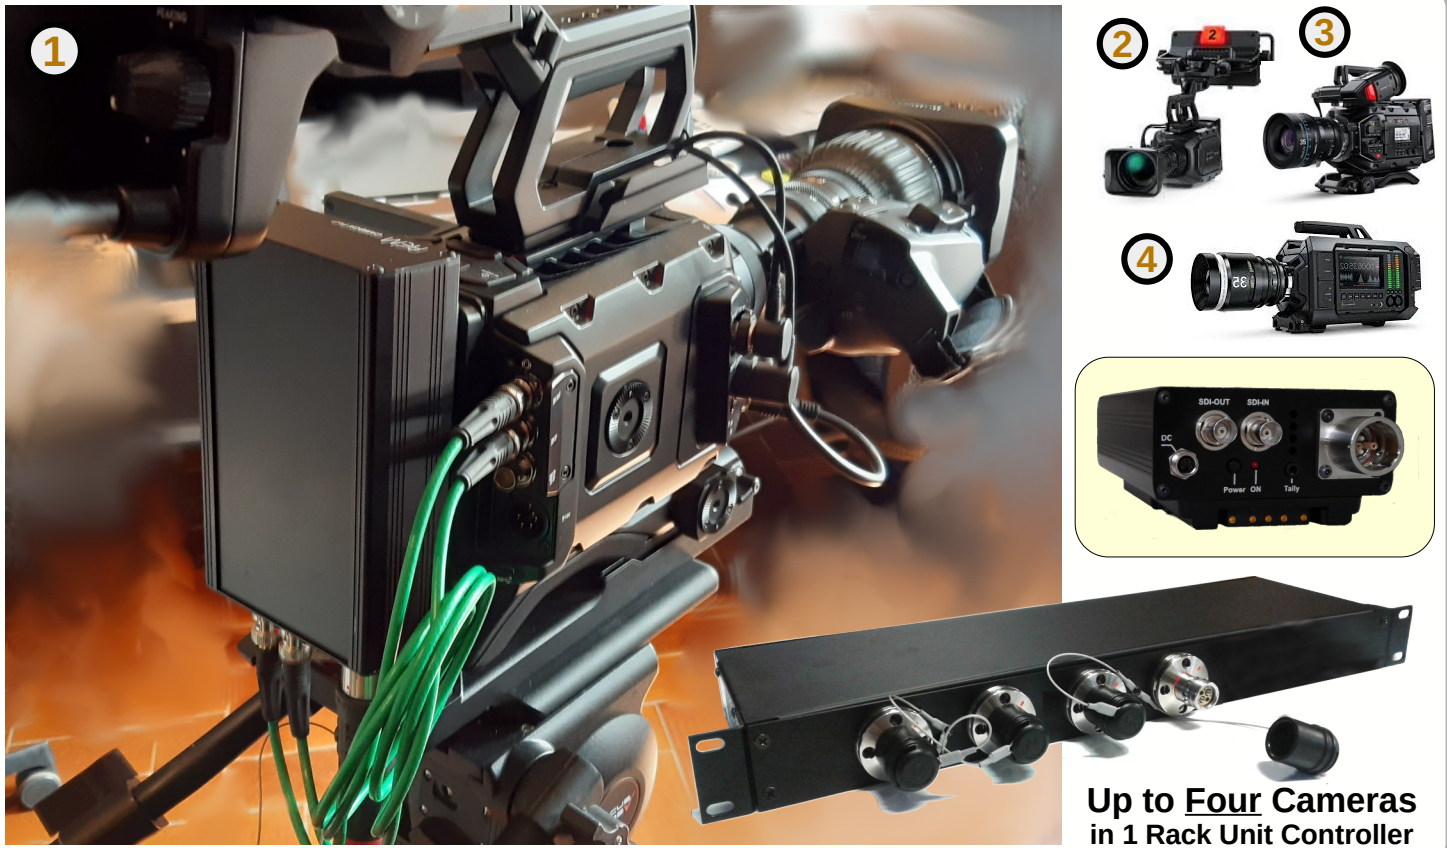

# Cambox URSA LT

Hybrid Fiber System - up to 4 Cameras

## The BMD URSA LIVE PRODUCTION Hybrid Solution

Up to **Four** Cameras  
in 1 Rack Unit Controller

**The simplest and efficient system to connect  
Your URSA Cameras via Hybrid / SMPTE cables**

Available in **SDI HD/3G**  
when **12G** isn't required  
Easily upgradable later

- SMPTE304 Lemo or Neutrik DUO
- V-Lock or G-Mount Adapters
- Independent Tally / GPI

**Turn Key:** All ancillaries supplied

*Custom length Hybrid  
Cables & Reels  
available on request*

Milan Forum 2017    8 URSA Mini