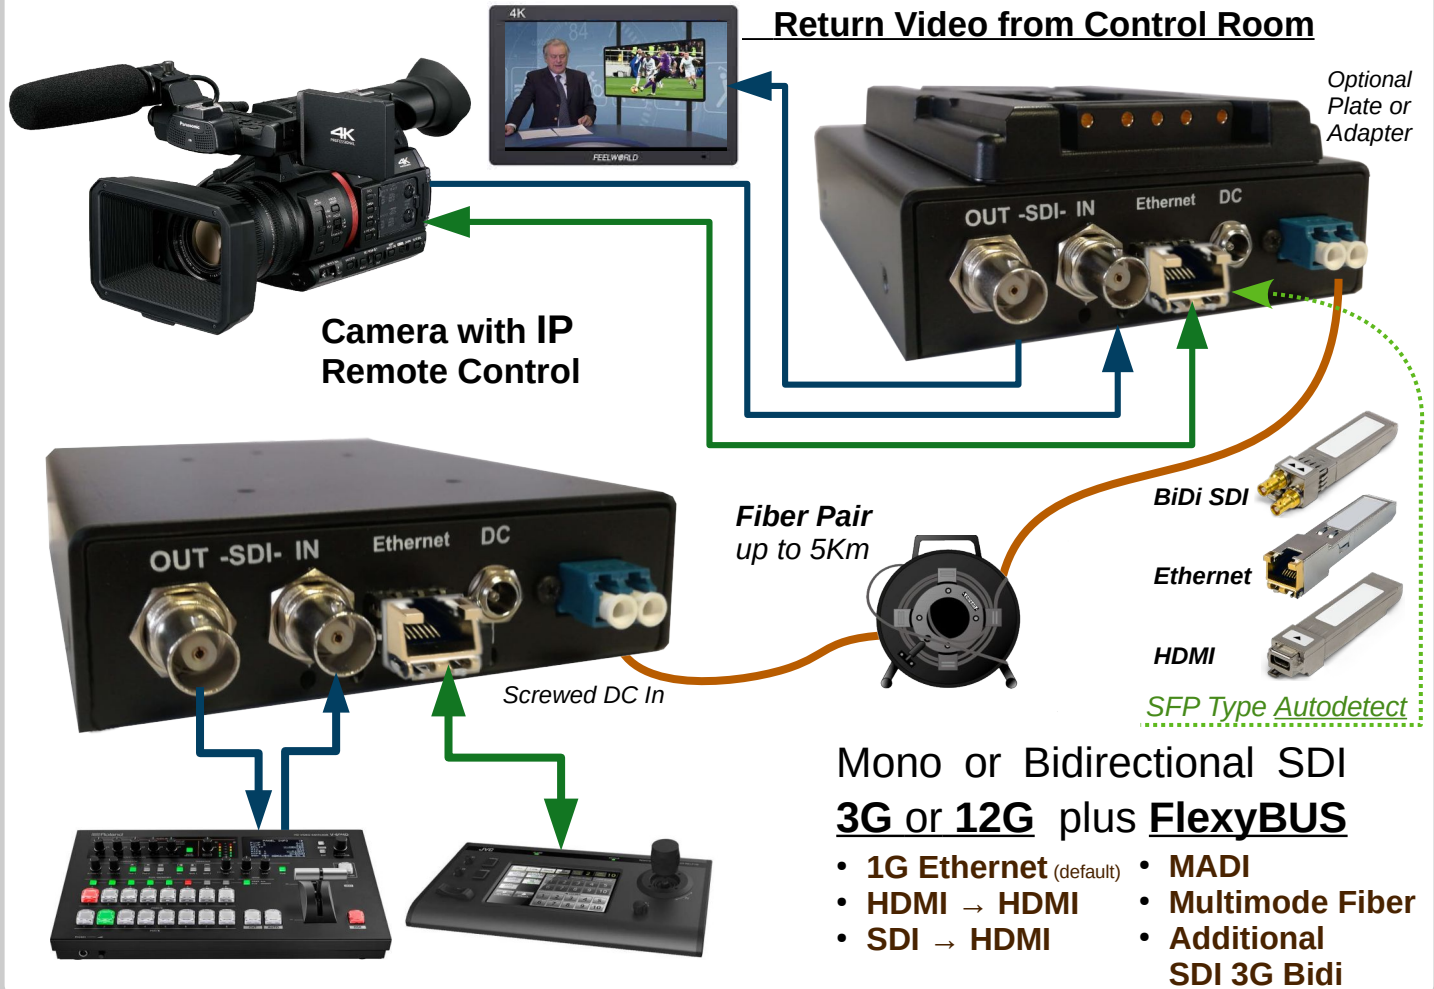

Cambox PoP

Point to Point Camera Fiber System

The Simplest Fiber Pair Solution for Light CAMERA or PTZ

Fly-Case Simple Event Case Study

2 PTZ cameras controlled by Fly-case operator
 1 SDI or HDMI Static Camera without control
 1 Return Video to Videowall
 1 Camera with Local Operator and Remote Ctrl
 1 Return Video for: Speaker Help, Monitoring

NO LATENCY !!!

PoP-R Model with Rugged Connectors

Need something more complex or dynamic ?
 Check **DAISY** or **NEXT**